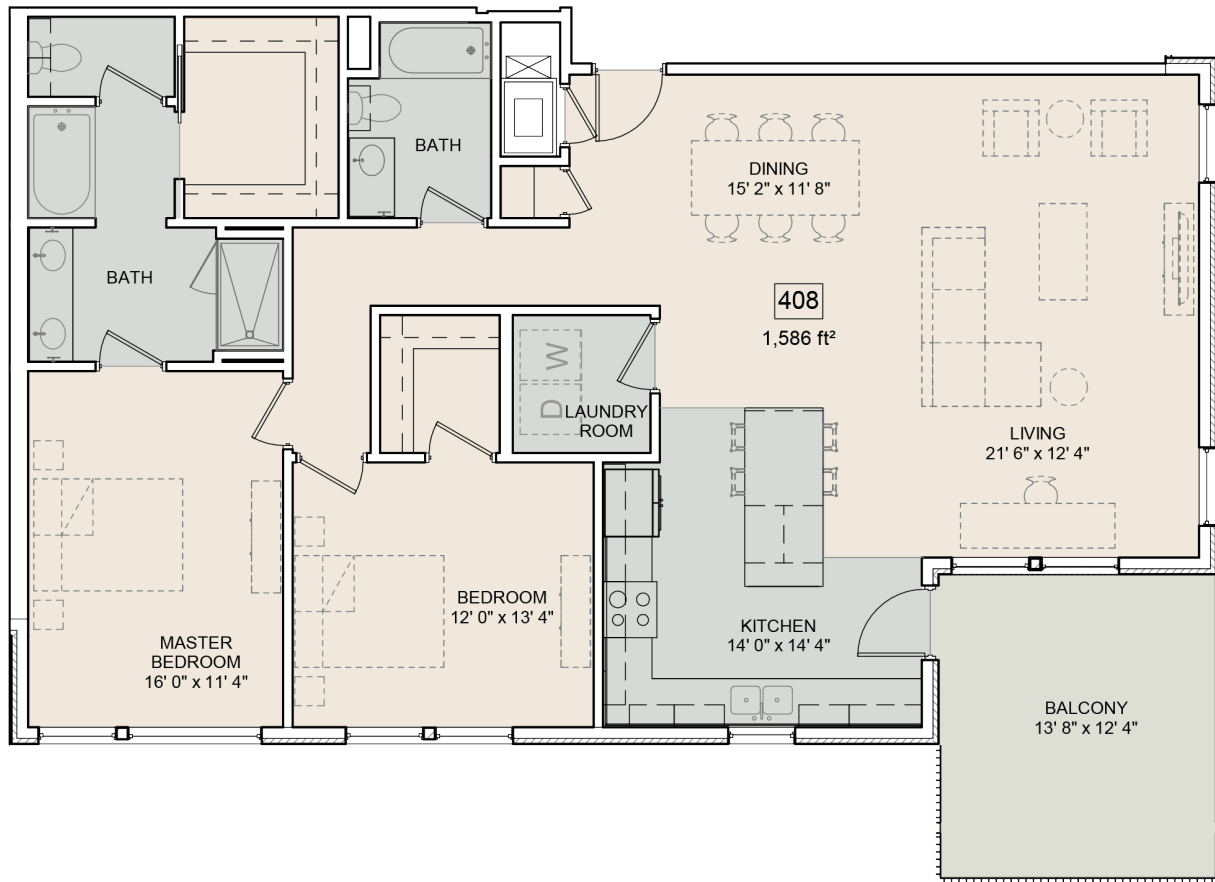

THE  
BOWER  
Condo

Whitman Coming Soon

2 Bedrooms

2 Bathrooms

1,586 Sq ft.

14' x 12' Balcony

2 Covered Parking Spaces

Inquiries: [info@thebowerokc.com](mailto:info@thebowerokc.com) / Details: [thebowerokc.com](http://thebowerokc.com)