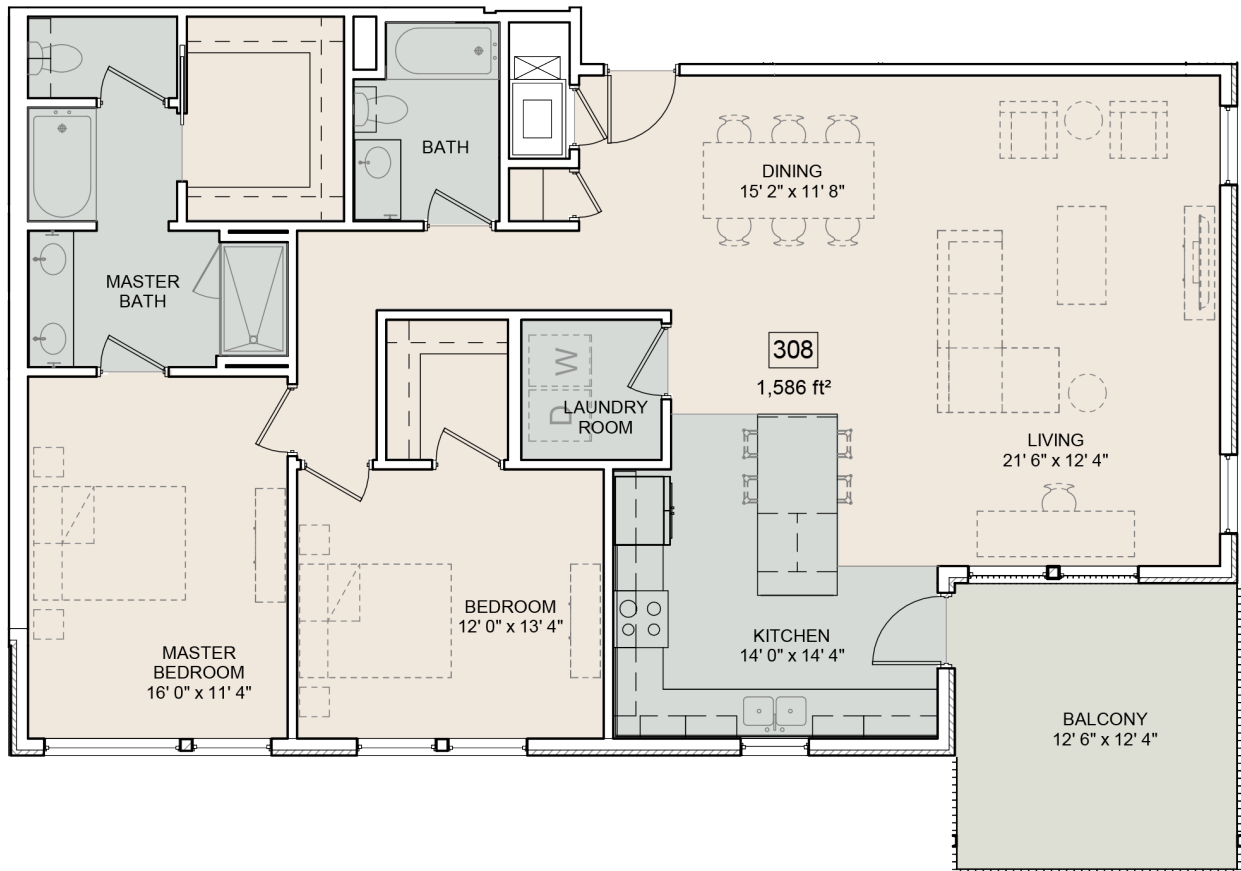

THE  
BOWER

Condo

Whitman Coming Soon

2 Bedrooms

2 Bathrooms

1,586 Sq ft.

12' x 12' Balcony

2 Covered Parking Spaces