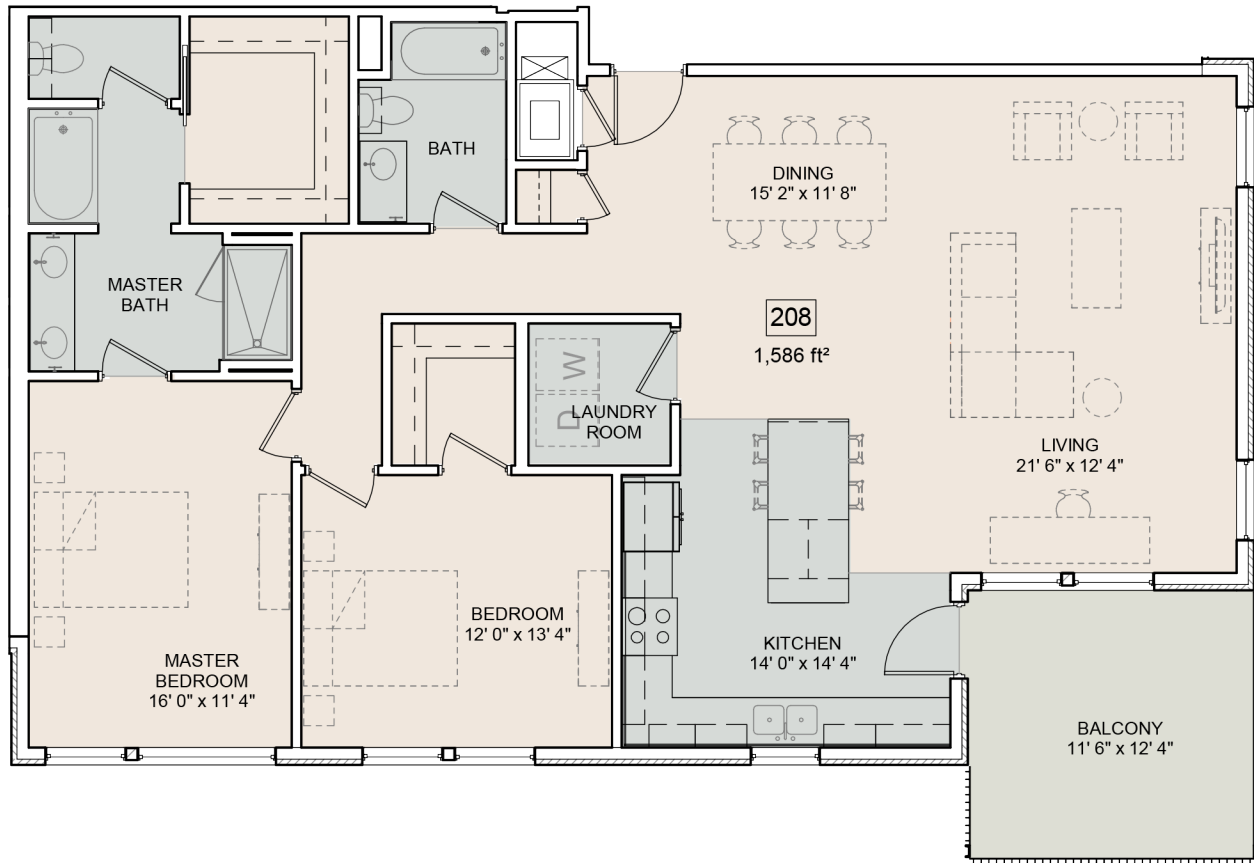

THE BOWER

Condo

Whitman

Coming Soon

2 Bedrooms

2 Bathrooms

1,586 Sq ft.

11' x 12' Balcony