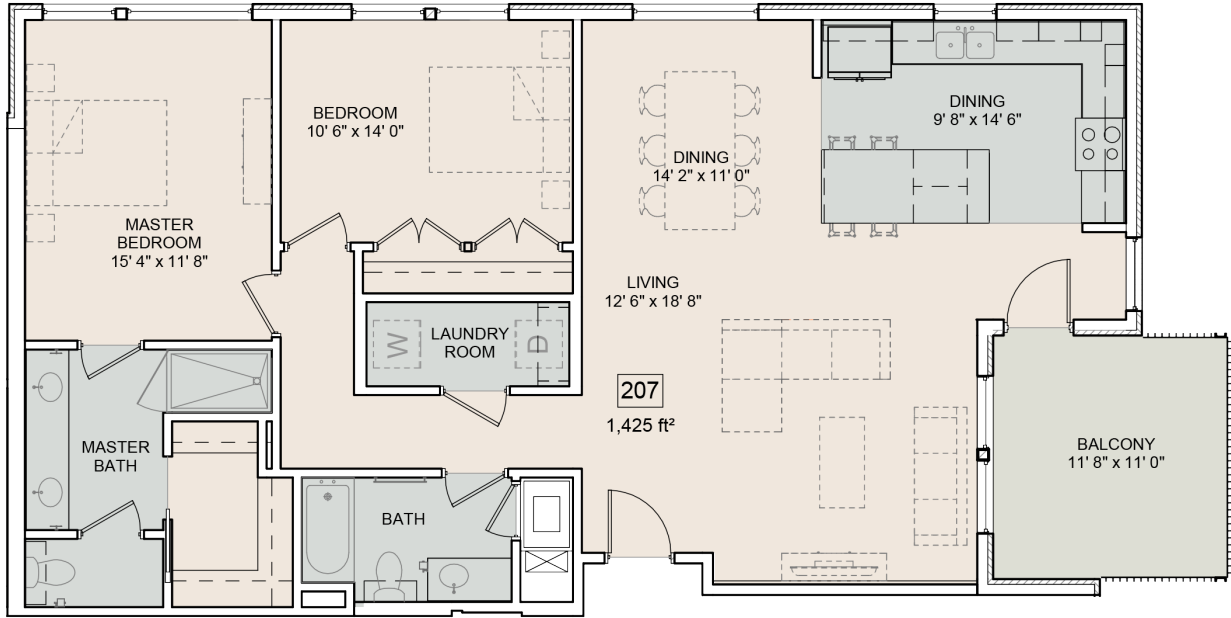

THE BOWER

Condo

Lewis Coming Soon

2 Bedrooms

2 Bathrooms

1,425 Sq ft.

12' x 11' Balcony

2 Covered Parking Spaces