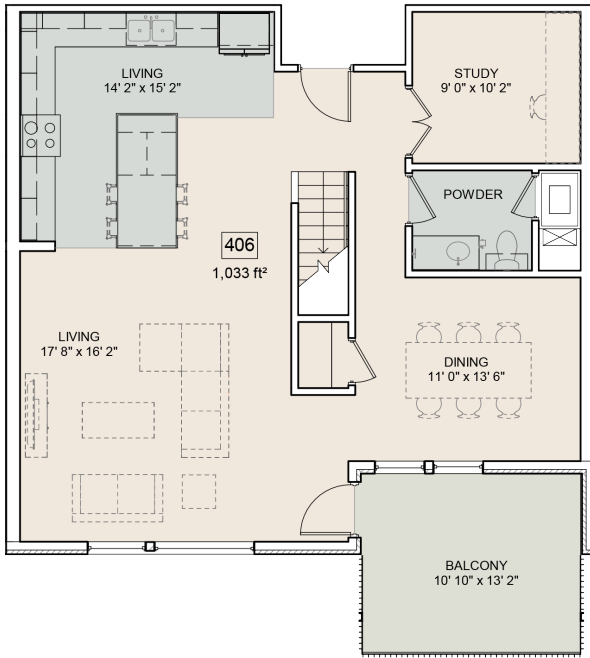

THE BOWER

Condo

Hemmingway

Coming Soon

3 Bedrooms

3 Bathrooms

2,272 Sq ft.

11' x 13' Balcony
11' x 13' Balcony