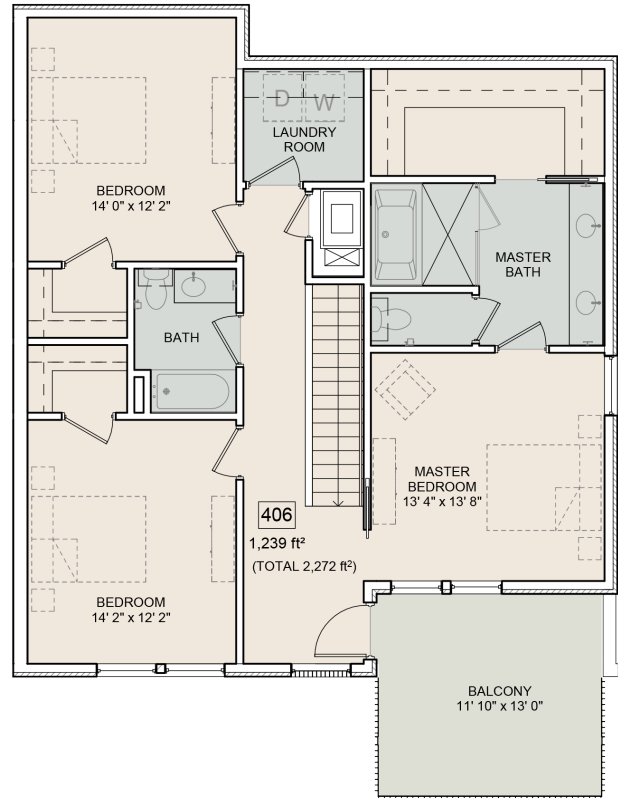

THE BOWER

Condo

Hemmingway

Coming Soon

3 Bedrooms

3 Bathrooms

2,272 Sq ft.

11' x 13' Balcony
11' x 13' Balcony