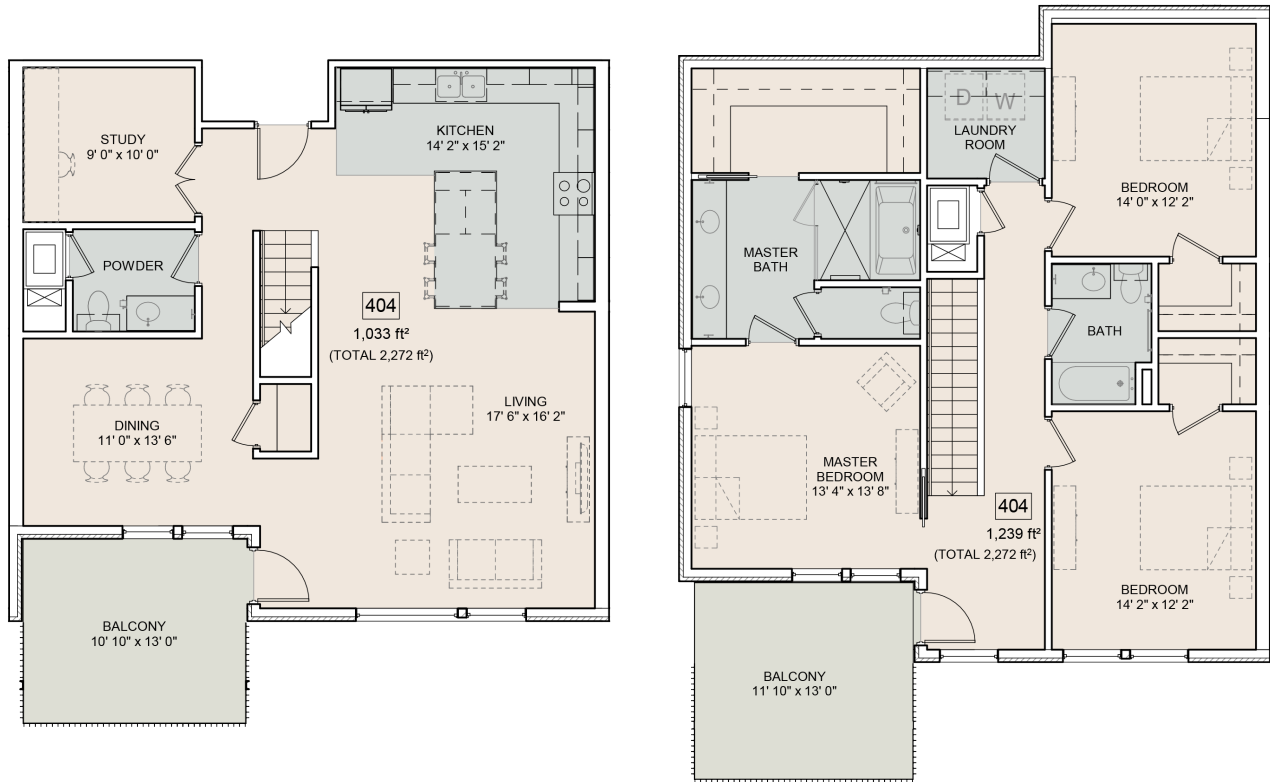

THE BOWER

Condo

Hemmingway Coming Soon

3 Bedrooms

3 Bathrooms

2,272 Sq ft.

11' x 13' Balcony
11' x 13' Balcony

2 Covered Parking Spaces