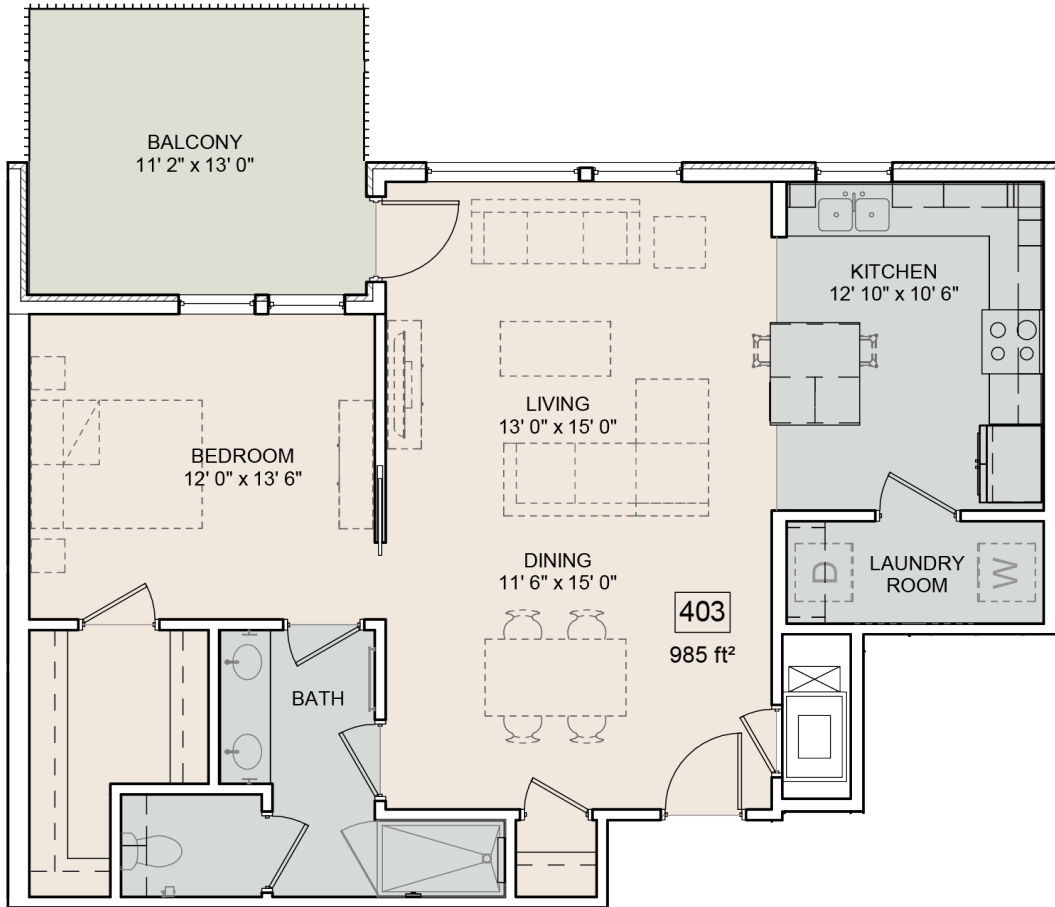

THE
BOWER

Condo

Frances

Coming Soon

1 Bedroom

1 Bathroom

985 Sq ft.

11' x 13' Balcony