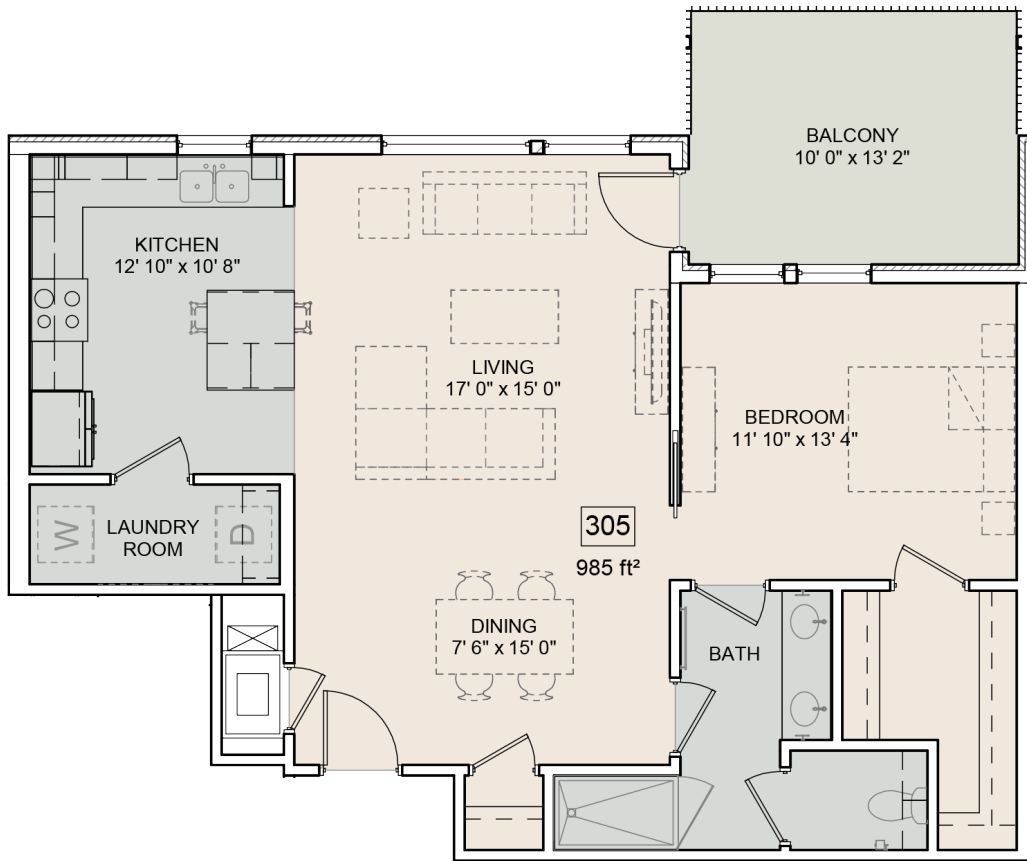

# THE BOWER

## Condo

## Coming Soon

1 Bedroom

1 Bathroom

985 Sq ft.

10' x 13' Balcony

1 Covered Parking Space

Inquiries: [info@thebowerokc.com](mailto:info@thebowerokc.com) / Details: [thebowerokc.com](http://thebowerokc.com)