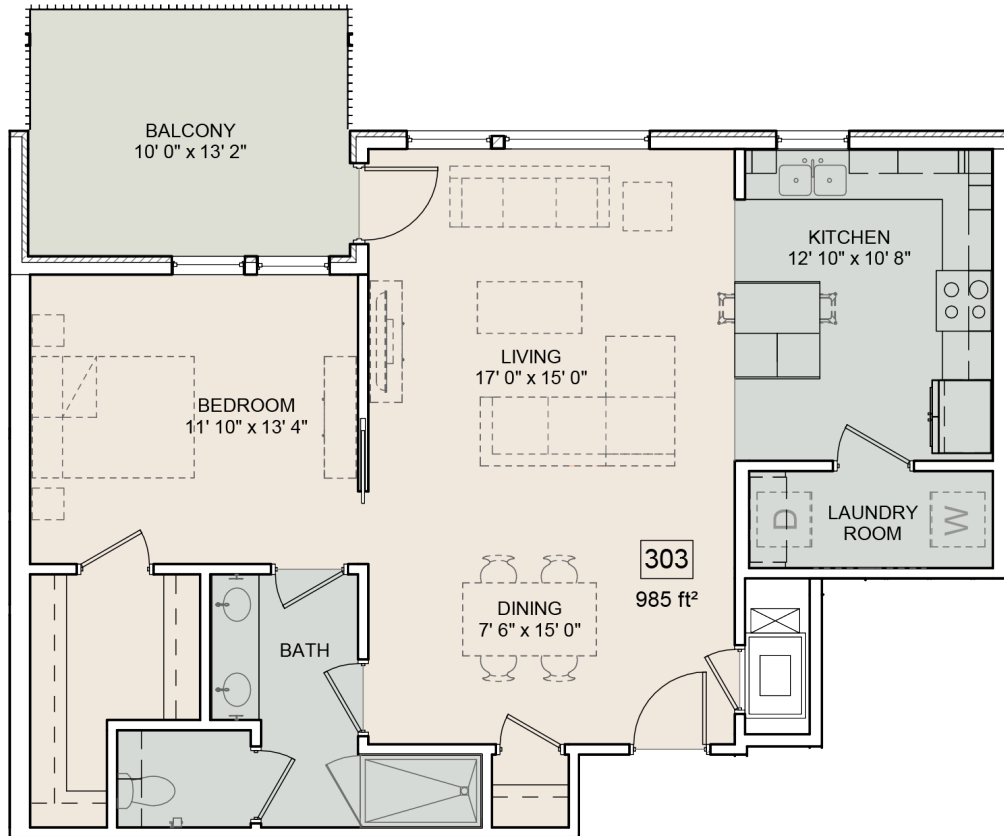

THE BOWER

Condo

Frances

Coming Soon

1 Bedroom

1 Bathroom

985 Sq ft.

10' x 13' Balcony