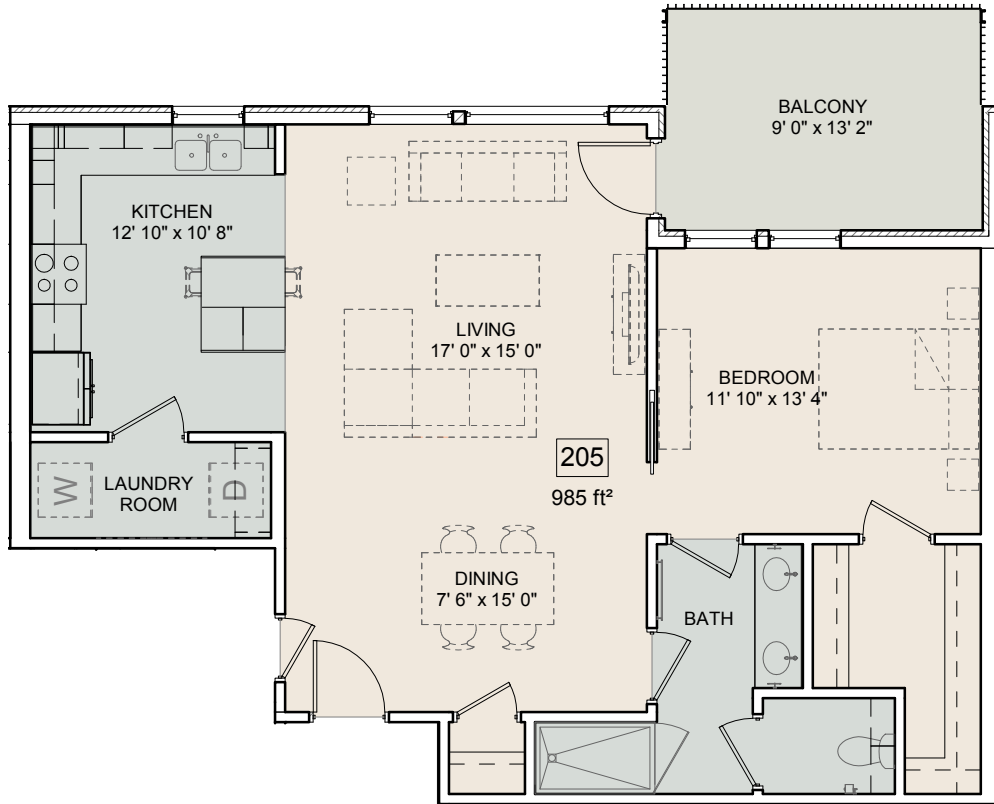

THE
BOWER
Condo

Frances Coming Soon

1 Bedroom

1 Bathroom

985 Sq ft.

9' x 13' Balcony

1 Covered Parking Space

Inquiries: info@thebowerokc.com / Details: thebowerokc.com